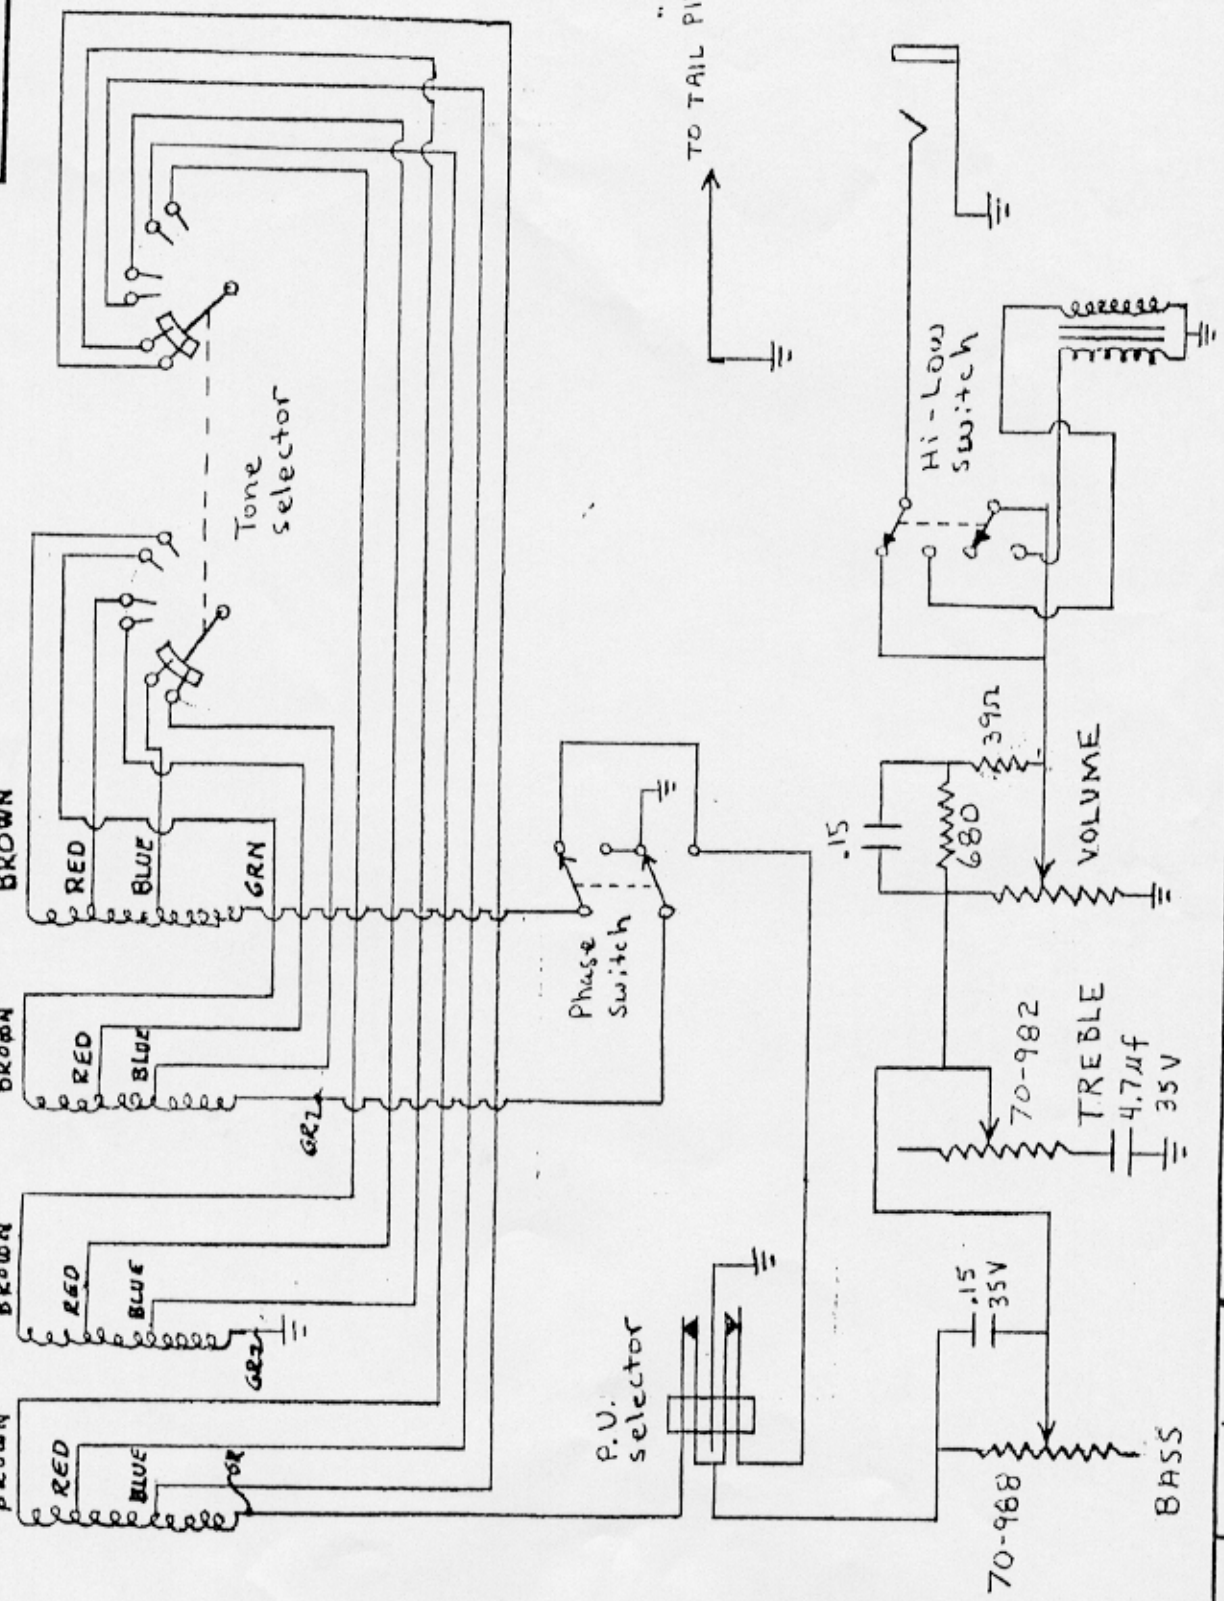

LES PAUL

BACK PIC, P  
TOP COIL BOTTOM

FRONT PICKUP  
TOP COIL BOTTOM

LETTER	WAS	DATE	SCALE	CHECKED

<b>GIBSON, INC.</b> KALAMAZOO, MICH. REDRAWN 1-17-75 DATE 1971-72		PART LES PAUL TRIUMPH BASS KIND MATERIAL AMOUNT MATERIAL
		4 RECORDING-BASS