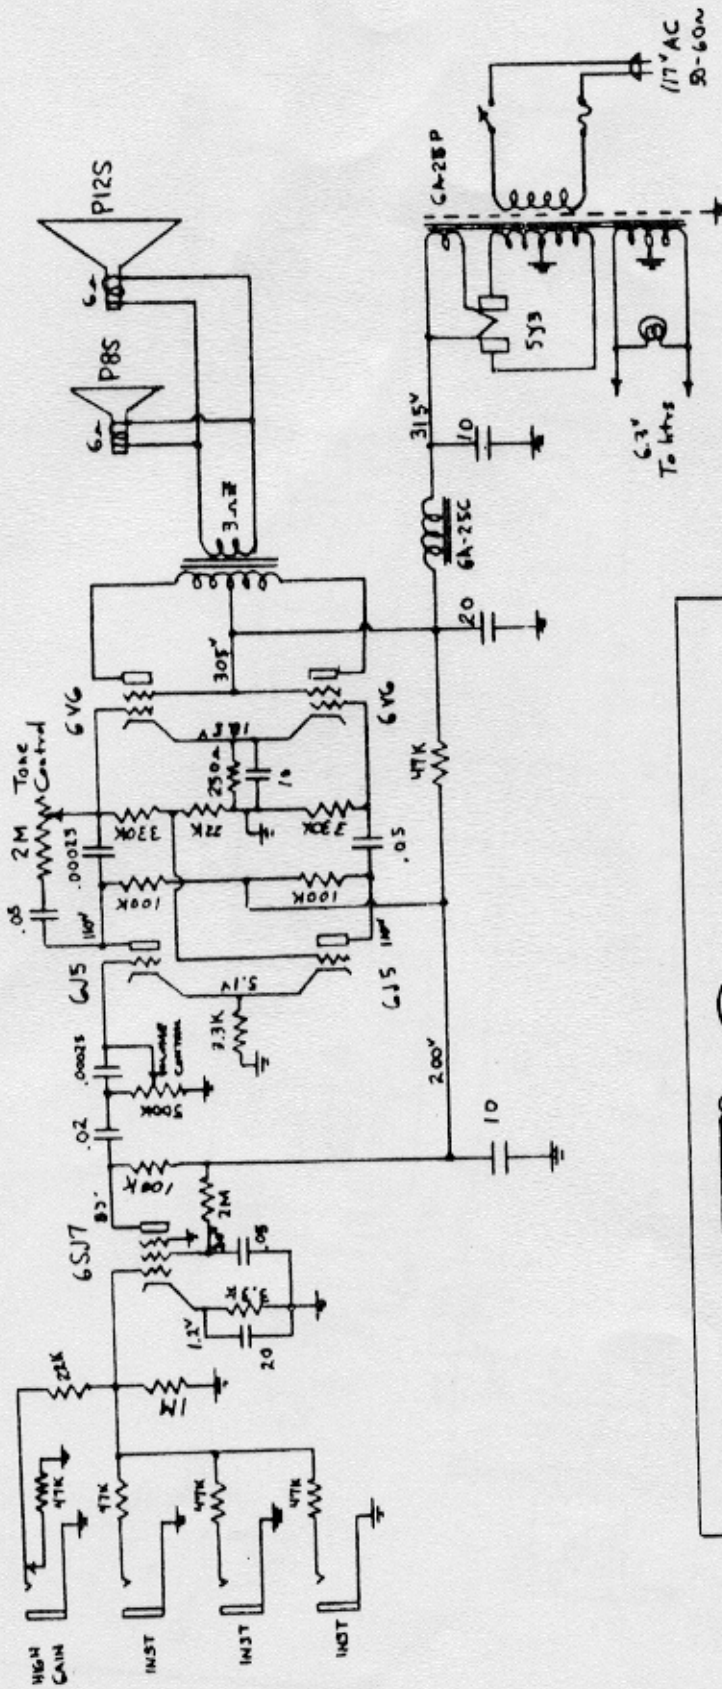

GA-25

All plate, Screen & Cathode Voltages measured To Chassis

GIBSON
INC

Schematic

24 Jan 61

MCP