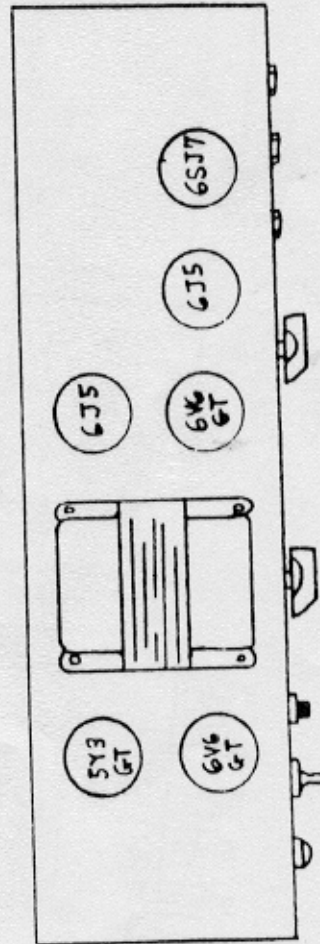

GA-25

All plate, Screen & Cathode Voltages measured To Chassis

GIBSON
INC

Schematic

24 Jan 61

MCP