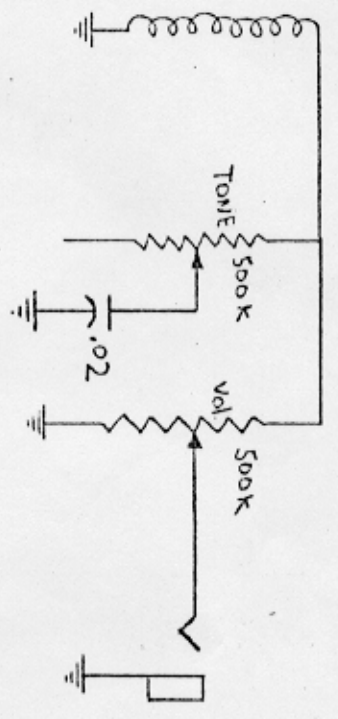

CUSTOM

NOTE: ES-175 CC Has 300K L Vol. control
 100K R TONE CONTROL

LETTER	WAS	DATE	SCALE
			NO. REQ.
			HEAT TREAT.
			FINISH
			DRAWN
			CHECKED

GIBSON, INC.
 KALAMAZOO, MICH.
 DATE

PART NAME	CPA	SINGLE PICKUP
KIND MATERIAL		
AMOUNT MATERIAL		

ES-175CC.
 Kalamazoo Award
 Super V BJB

4