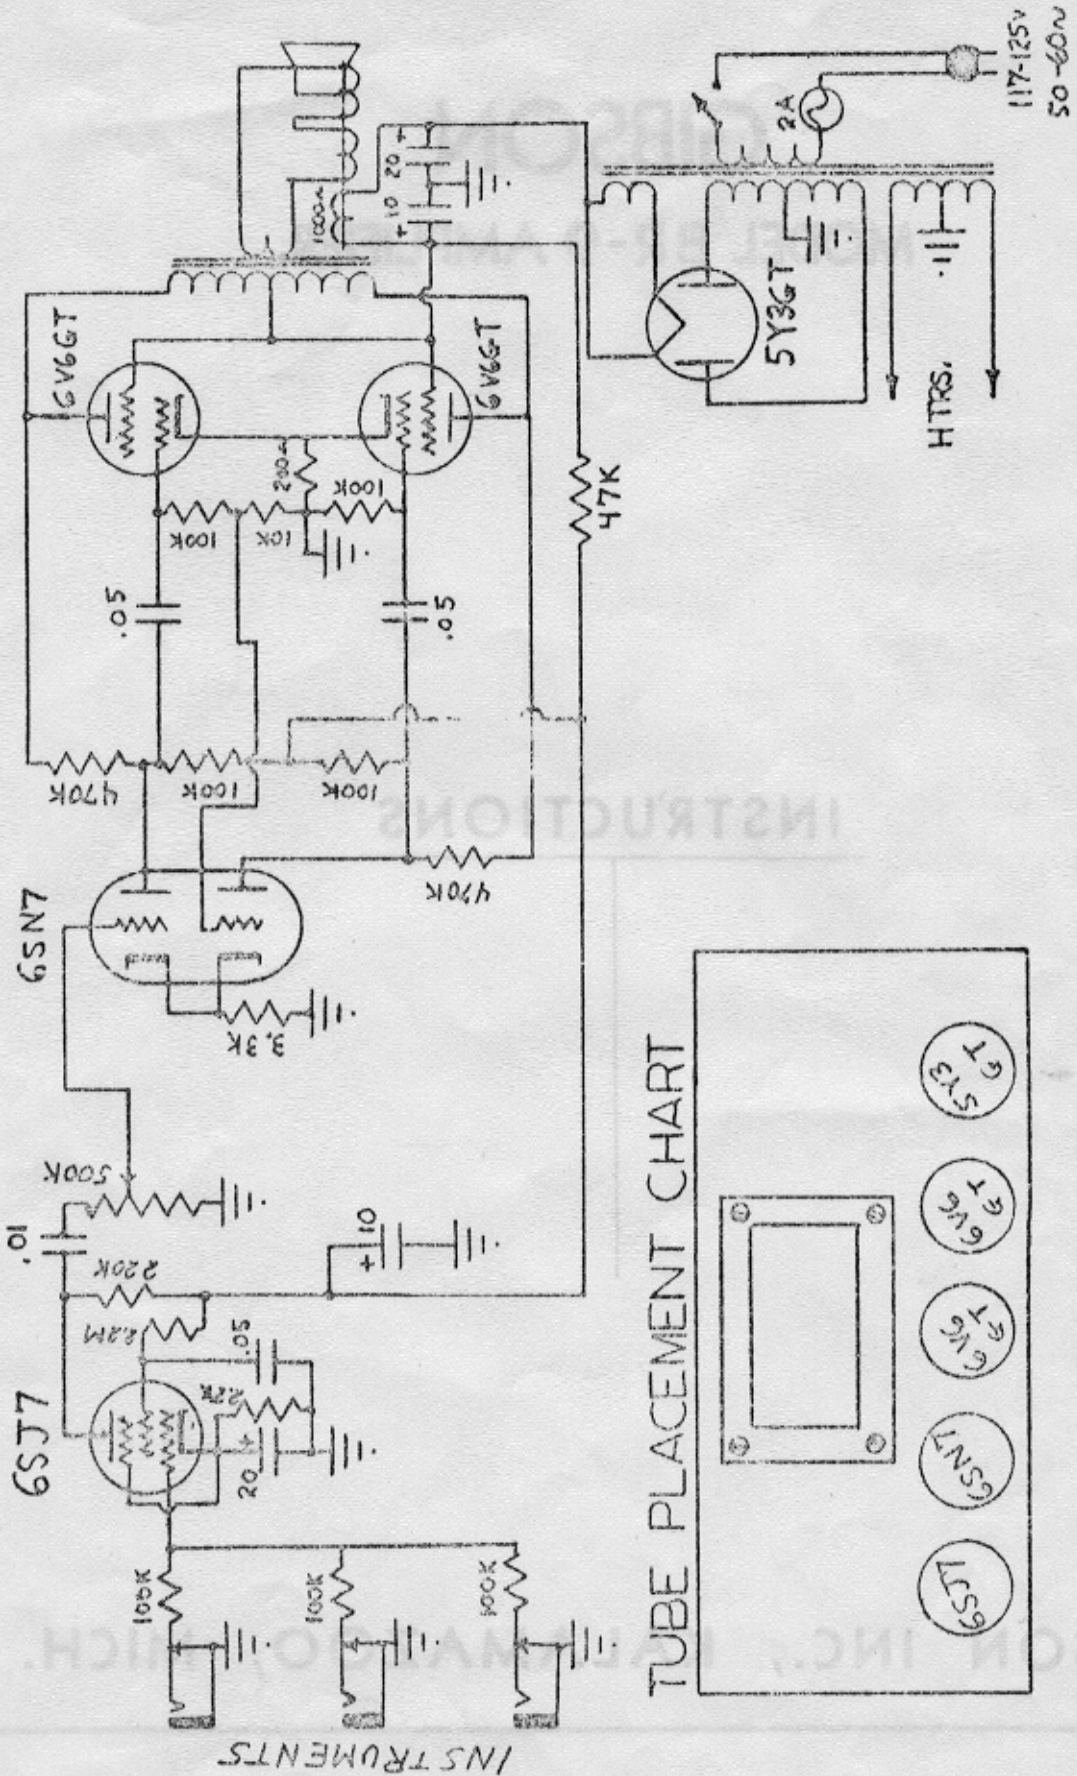

BR-6F

TUBE PLACEMENT CHART

GIBSON INC. | KALAMAZOO MICH. | DATE: 11 OCT 1960 | DRAWN BY: MCP | CHECKED BY: